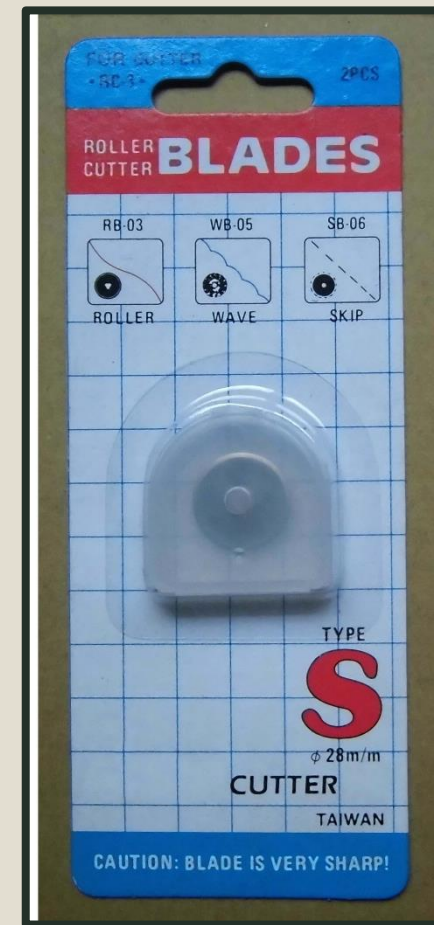

BLISTER CARD :

2 pcs

PP BOX

◆ ROLLER BLADE

- RB-1805R-10B (10pcs/pp box)
- RB-1805R-5B (5pcs/pp box)
- RB-1805R-2B (2pcs/pp box)

◆ SKIP BLADE

- RB-1805S-10B (10pcs/pp box)
- RB-1805S-5B (5pcs/pp box)
- RB-1805S-2B (2pcs/pp box)

◆ WAVE BLADE

- RB-1805W-10B (10pcs/pp box)
- RB-1805W-5B (5pcs/pp box)
- RB-1805W-2B (2pcs/pp box)

MOQ :	600 BOX
CARTON :	600 BOX
INNER BOX :	100 BOX

PP BOX+BLISTER CARD

◆ ROLLER BLADE

- RB-1805R-10BC (10pcs/pp box/CARD)
- RB-1805R-5BC (5pcs/pp box/CARD)
- RB-1805R-2BC (2pcs/pp box/CARD)

◆ SKIP BLADE

- RB-1805S-10BC (10pcs/pp box/CARD)
- RB-1805S-5BC (5pcs/pp box/CARD)
- RB-1805S-2BC (2pcs/pp box/CARD)

◆ WAVE BLADE

- RB-1805W-10BC (10pcs/pp box/CARD)
- RB-1805W-5BC (5pcs/pp box/CARD)
- RB-1805W-2BC (2pcs/pp box/CARD)