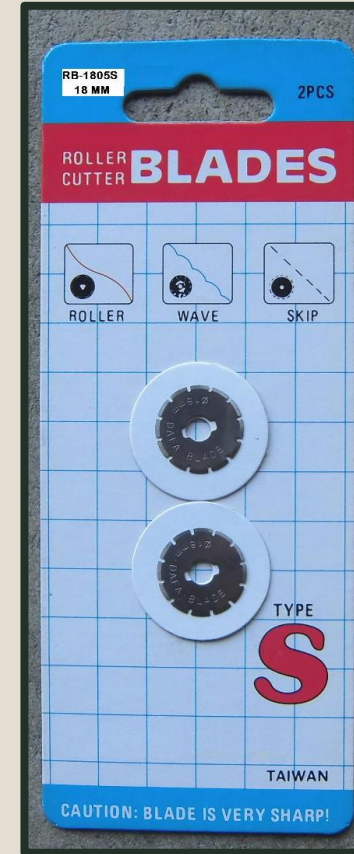

BLISTER CARD

◆ ROLLER BLADE

- RB-1805R (2pcs/CARD)

◆ SKIP BLADE

- RB-1805S (2pcs/CARD)

◆ WAVE BLADE

- RB-1805W (2pcs/CARD)

ROLLER

SKIP

WAVE

MOQ :

1200 CARD

CARTON :

1200 CARD

INNER BOX :

60 CARD

BLISTER CARD :

2 pcs