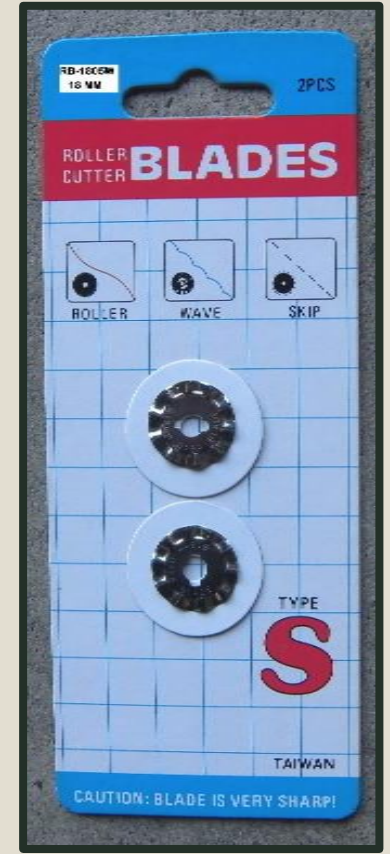

WAVE

MOQ :

1200 CARD

CARTON :

1200 CARD

INNER BOX :

60 CARD

BLISTER CARD :

2 pcs